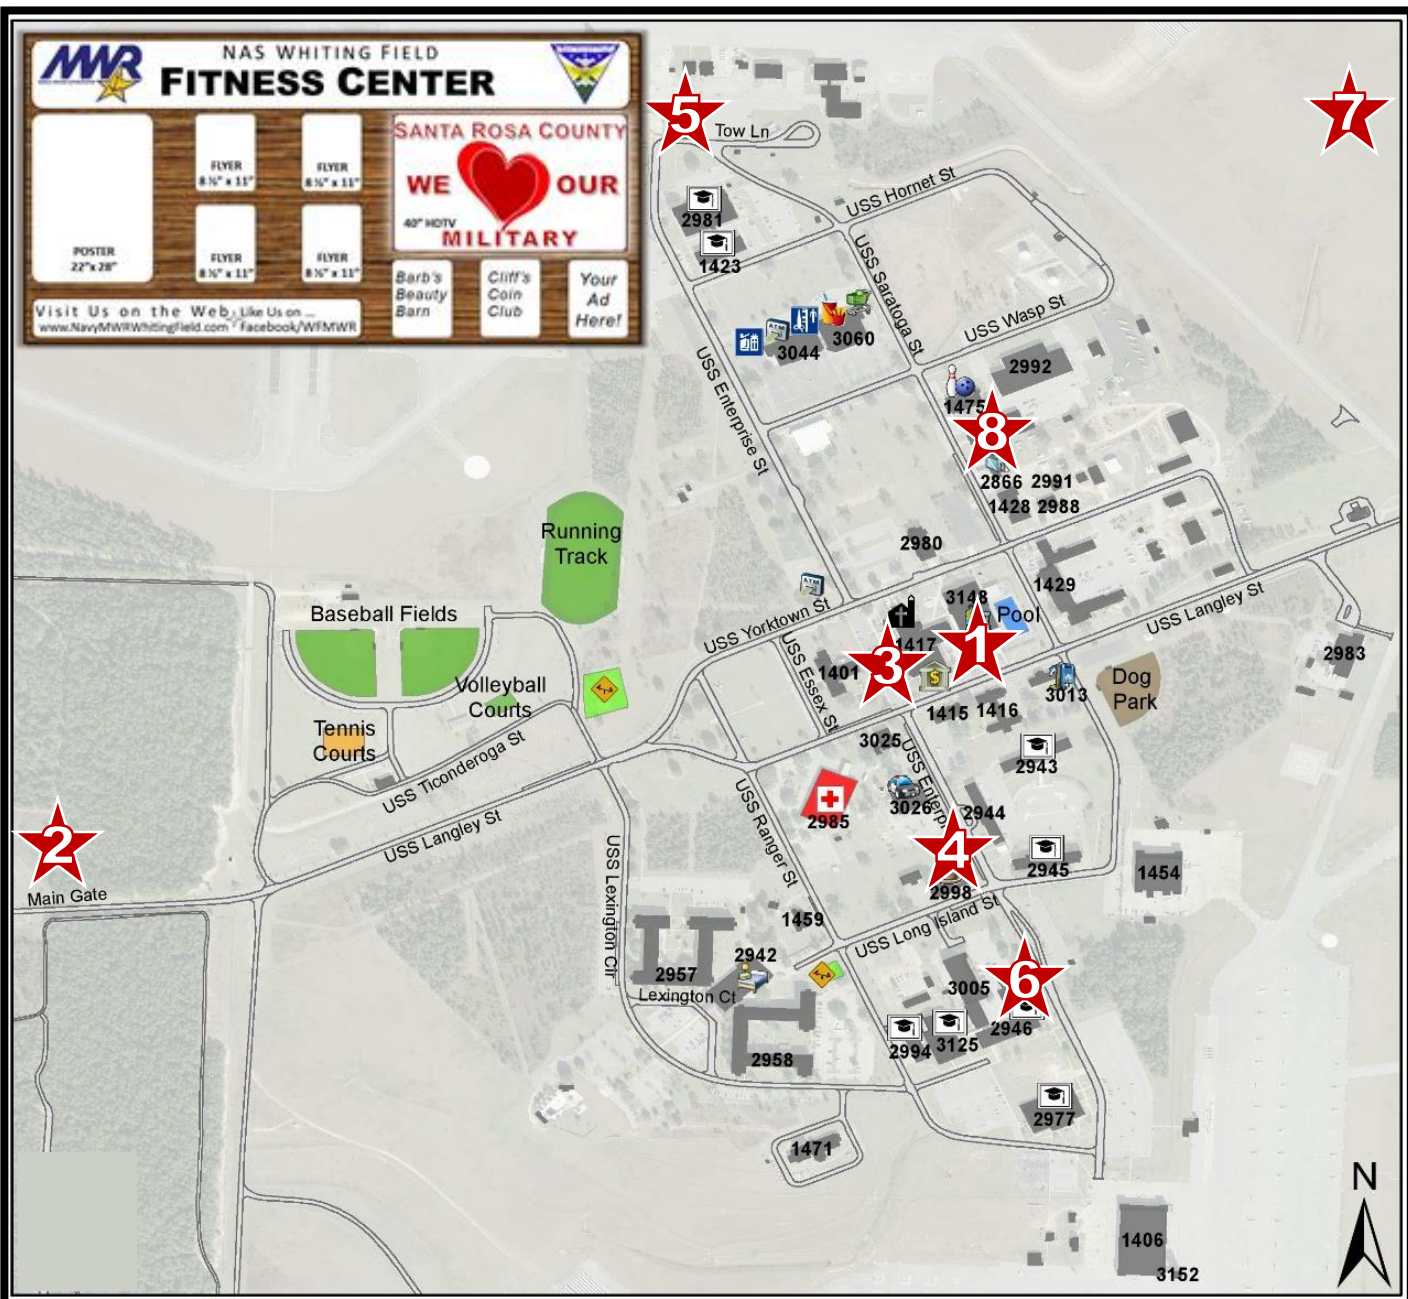

Naval Air Station Whiting Field Customer Information Centers

Eight high visibility locations in MWR heavily trafficked facilities each with dedicated locations for advertising in framed holders.

Sizes available: ~ 8 ½ x 11" (port/land) ~ 22"x28" (port/land)

- | | |
|---|--|
| <u>1</u> Fitness Center (7,975) | <u>5</u> North Field Snack Bar (811) |
| <u>2</u> Child Development Center (2,271) | <u>6</u> South Field Snack Bar (2,896) |
| <u>3</u> Community Recreation (439) | <u>7</u> Whiting Park Rec Area (5,718) |
| <u>4</u> Tower Books & Café (2,278) | <u>8</u> Airdales Rec Center (Spring 2021) |